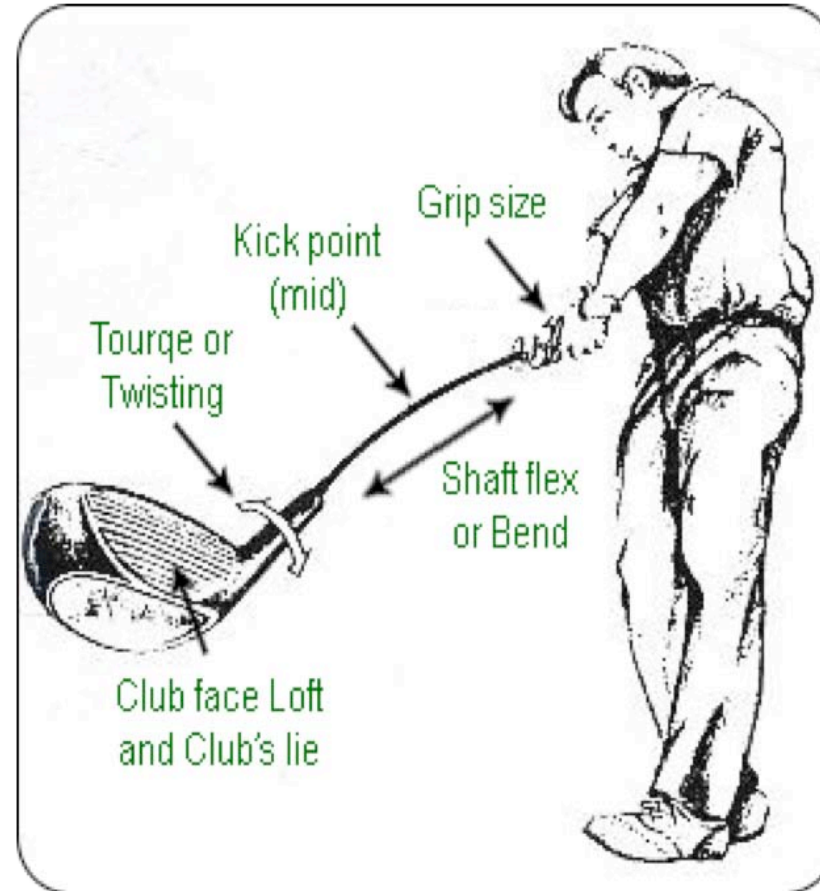

GOLF CLUB MANUFACTURERS

- CLUB DEVELOPMENTS
- "Hit it longer and straighter"

WE ARE ALL DIFFERENT!!!

- TAKE A LOOK AROUND

ASPECTS COVERED IN CUSTOM FIT

- LIE ANGLE
- LOFT
- GRIP SIZE
- LENGTH OF SHAFT
- SHAFT FLEX
- SHAFT WEIGHT
- TOTAL WEIGHT

LIE ANGLE

NOTE: Even though the leading edge of the club is perpendicular to the desired direction of flight, the plane on the face of either a too upright or too flat lie club will hit the ball either left or right of the target, respectively.