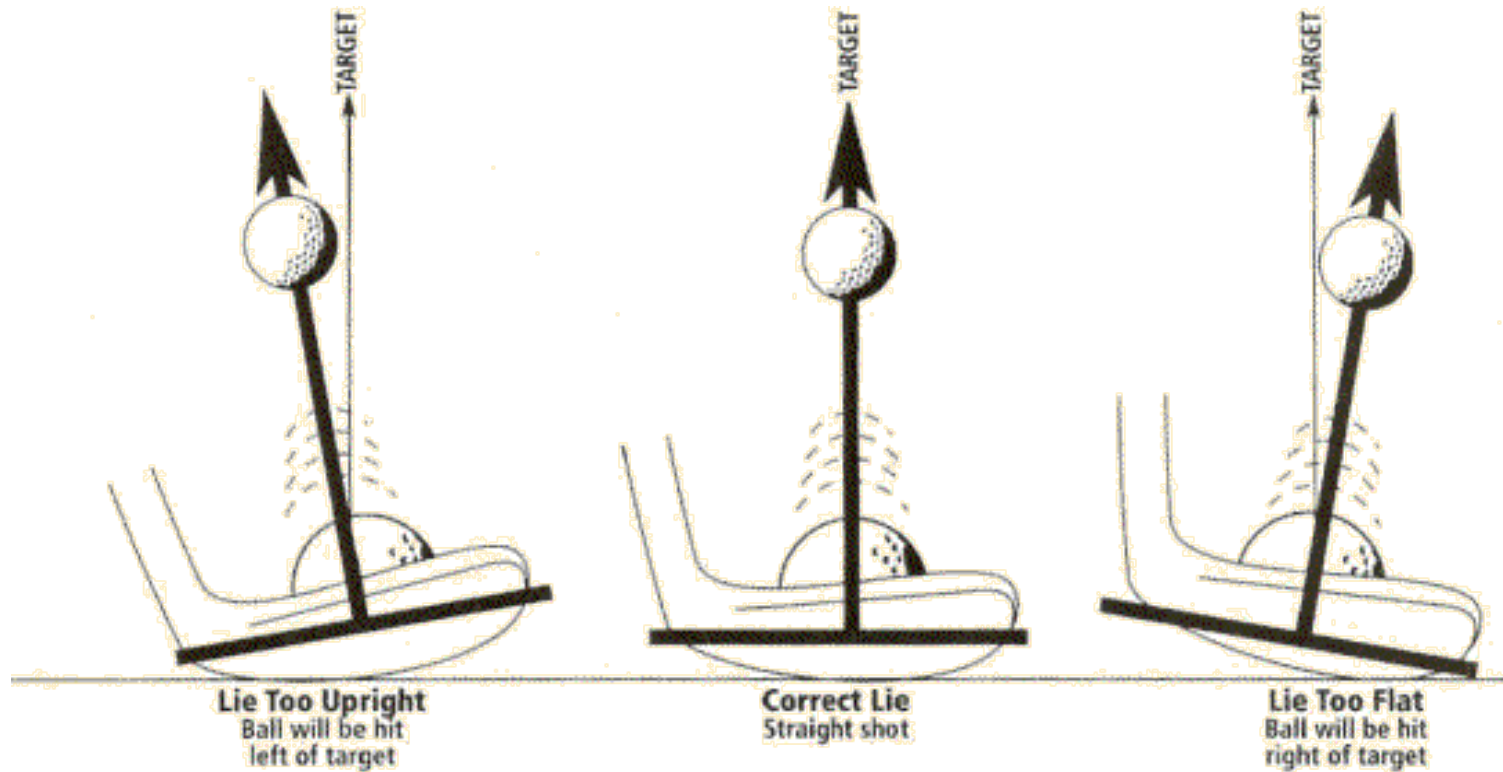

GOLF CLUB MANUFACTURERS

- CLUB DEVELOPMENTS
- "Hit it longer and straighter"

WE ARE ALL DIFFERENT!!!

- TAKE A LOOK AROUND

ASPECTS COVERED IN CUSTOM FIT

- LIE ANGLE
- LOFT
- GRIP SIZE
- LENGTH OF SHAFT
- SHAFT FLEX
- SHAFT WEIGHT
- TOTAL WEIGHT

LIE ANGLE

NOTE: Even though the leading edge of the club is perpendicular to the desired direction of flight, the plane on the face of either a too upright or too flat lie club will hit the ball either left or right of the target, respectively.

GRIP SIZE

SHAFT LENGTH

- STANDARD LENGTH 1970'S 43"
- TOUR STANDARD DRIVER LENGTH 44.5"
- *OFF THE RACK* STANDARD 45"
- WRONG LENGTH OF SHAFT CAUSES OFF CENTRE STRIKE

SHAFT FLEX

- KICK POINT
- TORQUE
- FLEX TYPE