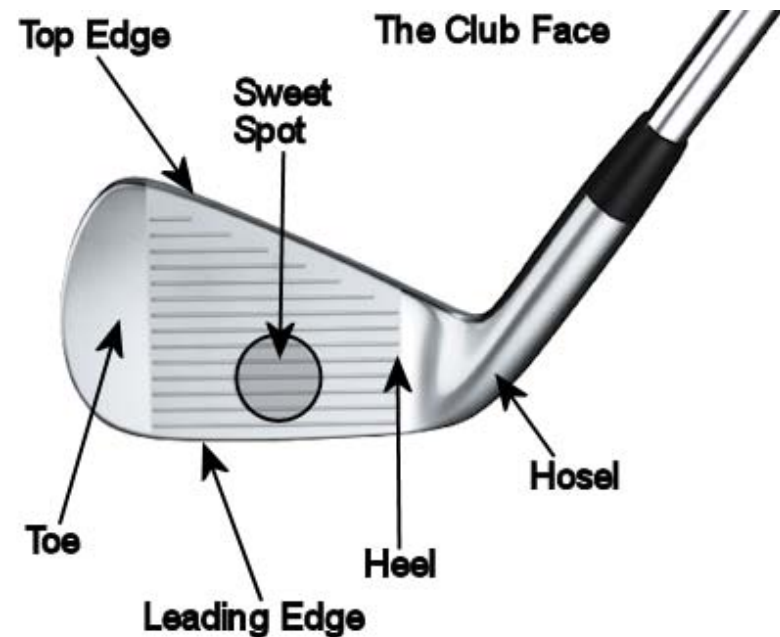

LIE ANGLE

NOTE: Even though the leading edge of the club is perpendicular to the desired direction of flight, the plane on the face of either a too upright or too flat lie club will hit the ball either left or right of the target, respectively.

LOFT

- DRIVER LOFT
- Driver Swing Speed Driver Loft
 - 50mph/80kmh 15—17 degs
 - 60mph/95kmh 14-16 degs
 - 70mph/110kmh 13—15 degs
 - 80mph/130kmh 12—14 degs
 - 90 mph/145kmh 11-13 degs
 - 100mph/160kmh 9.5—11.5 degs
 - 110mph/175kmh 8—10 degs

GRIP SIZE

SHAFT LENGTH

- STANDARD LENGTH 1970'S 43"
- TOUR STANDARD DRIVER LENGTH 44.5"
- *OFF THE RACK* STANDARD 45"
- WRONG LENGTH OF SHAFT CAUSES OFF CENTRE STRIKE

SHAFT FLEX

- KICK POINT
- TORQUE
- FLEX TYPE